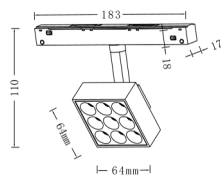

Product Specification - Forma

Forma.64

Power Consumption:	6W	15W	20W
Total luminous flux:	450 lumen	955 lumen	1305 lumen
Dimensions (LxWxH):	64x64x110mm	64x174x110mm	64x285x110mm
Beam Angle:	24°, 50°	24°, 50°	24°, 50°

General Specifications

Fixture Material:	Aluminium
Trim Finish:	Black, White
Mounting:	Track
LED Type:	Osram
Binning:	3 Step MacAdam
Correlated Colour Temperature	2700K,3000K,3500K,4000K,5000K
Colour Rendering Index:	>90
R9 Value:	>50
Light Distribution:	Symmetric
Ambient Operating Temperature:	-25° to 50°
Voltage:	24VDC, 48VDC
Control Gear:	Meanwell
Control Options:	Fixed Output, DALI, Push Dim,0-10V,Casambi
Protection Class:	Class III
Lumen Maintenance:	L80 B10 60,000 Hours
IP Rating:	IP20
Warranty:	7 Years

Lumen values are based on CRI90 at CCT3000K
All product specification and data are subject to change without notice