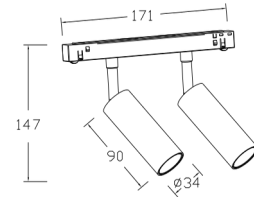

Product Name:	Micro.Single	Micro.Twin
Power Consumption:	8W	2x8W
Total luminous flux:	750lm	2 x 750lm
Beam Angle:	15°,24°, 36°,60°	15°,24°, 36°,60°

General Specifications

Fixture Material:	Aluminium
Trim Finish:	Black PC , White PC, Brushed Gold, Chrome Plated
Mounting:	Magnetic Track
LED Type:	Philips COB
Binning:	3 Step MacAdam
Correlated Colour Temperature	2700K,3000K,3500K,4000K,5000K
Colour Rendering Index:	>90
R9 Value:	>50
Light Distribution:	Symmetric
Optics:	Honeycomb Louver, Spread Glass, Microprismatic Glass
Ambient Operating Temperature:	-25° to 50°
Voltage:	24VDC, 48VDC
Control Gear:	Meanwell
Control Options:	Fixed Output, DALI, Push Dim,0-10V,Casambi
Protection Class:	Class III
Lumen Maintenance:	L80 B10 60,000 Hours
IP Rating:	IP20
Warranty:	7 Years