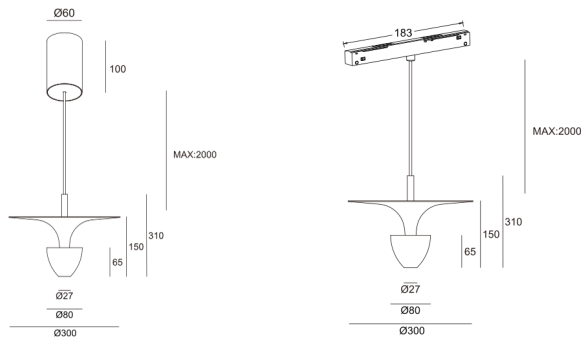

Lumen values are based on CRI90 at CCT3000K
All product specification and data are subject to change without notice

Product Specification - Veil

Product Name:	Veil.30	Veil.60	Veil.90	Veil.120
Power Consumption:	10W	20W	30W	30W
Total luminous flux:	750lm	1250	1950	2050
Dimensions (LxWxH):	300x22x43mm	600x22x43mm	900x22x106mm	1200x22x43mm
Beam Angle:	110°	110°	110°	110°

Lumen values are based on CRI90 at CCT3000K
All product specification and data are subject to change without notice

Product Specification - Saturn

Power Consumption:	6W
Total luminous flux:	4200lm
Dimensions:	See Drawing
Beam Angle:	Diffused