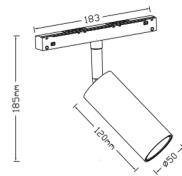

Product Specification - Midi Spot

Product Name:	Midi.Single	Midi.Twin
Power Consumption:	15W	2x15W
Total luminous flux:	1510lm	2 x 1510lm
Beam Angle:	15°,24°, 36°,60°	15°,24°, 36°,60°

General Specifications

Fixture Material:	Aluminium
Trim Finish:	Black PC , White PC, Brushed Gold, Chrome Plated
Mounting:	Magnetic Track
LED Type:	Philips COB
Binning:	3 Step MacAdam
Correlated Colour Temperature	2700K,3000K,3500K,4000K,5000K
Colour Rendering Index:	>90
R9 Value:	>50
Light Distribution:	Symmetric
Optics:	Honeycomb Louver, Spread Glass, Microprismatic Glass
Ambient Operating Temperature:	-25° to 50°
Voltage:	24VDC, 48VDC
Control Gear:	Meanwell
Control Options:	Fixed Output, DALI, Push Dim,0-10V,Casambi
Protection Class:	Class III
Lumen Maintenance:	L80 B10 60,000 Hours
IP Rating:	IP20
Warranty:	7 Years