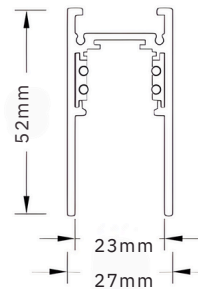

Surface Mount