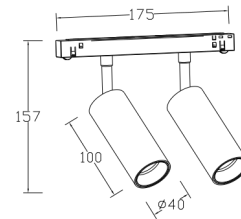

Product Name:	Micro.Single	Micro.Twin
Power Consumption:	8W	2x8W
Total luminous flux:	750lm	2 x 750lm
Beam Angle:	15°,24°, 36°,60°	15°,24°, 36°,60°

General Specifications

Fixture Material:	Aluminium
Trim Finish:	Black PC , White PC, Brushed Gold, Chrome Plated
Mounting:	Magnetic Track
LED Type:	Philips COB
Binning:	3 Step MacAdam
Correlated Colour Temperature	2700K,3000K,3500K,4000K,5000K
Colour Rendering Index:	>90
R9 Value:	>50
Light Distribution:	Symmetric
Optics:	Honeycomb Louver, Spread Glass, Microprismatic Glass
Ambient Operating Temperature:	-25° to 50°
Voltage:	24VDC, 48VDC
Control Gear:	Meanwell
Control Options:	Fixed Output, DALI, Push Dim,0-10V,Casambi
Protection Class:	Class III
Lumen Maintenance:	L80 B10 60,000 Hours
IP Rating:	IP20
Warranty:	7 Years

Optical Accessories:

Lumen values are based on CRI90 at CCT3000K
All product specification and data are subject to change without notice

Product Specification - Mini Spot

Product Name:	Mini.Single	Mini.Twin
Power Consumption:	12W	2x12W
Total luminous flux:	1060lm	2 x 1060lm
Beam Angle:	15°,24°, 36°,60°	15°,24°, 36°,60°