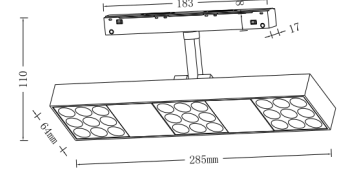

Lumen values are based on CRI90 at CCT3000K
All product specification and data are subject to change without notice

Product Specification - Forma

Forma.64

Forma.174

Forma.285

Power Consumption:	6W	15W	20W
Total luminous flux:	450 lumen	955 lumen	1305 lumen
Dimensions (LxWxH):	64x64x110mm	64x174x110mm	64x285x110mm
Beam Angle:	24°, 50°	24°, 50°	24°, 50°