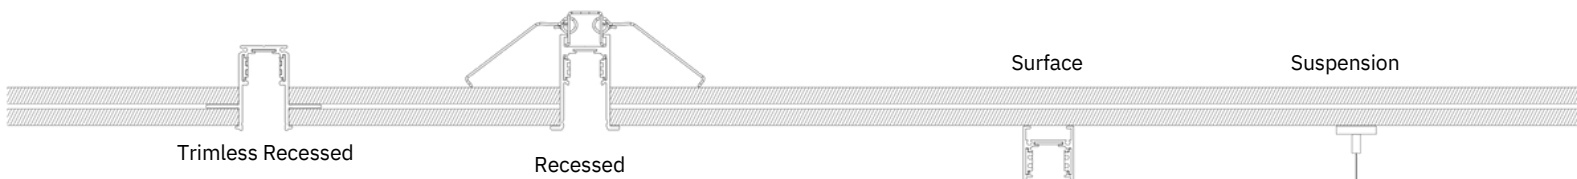

Magnetic Tracks Rails

Finish: White PC, Black PC, Custom

Standard Lengths: 1m,1.5m,2m,3m