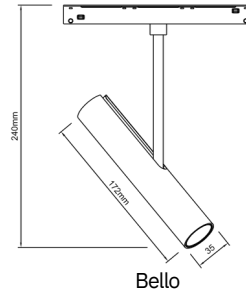

Optical Accessories:

Honeycomb Spread Glass Microprismatic Glass

Lumen values are based on CRI90 at CCT3000K
All product specification and data are subject to change without notice

Product Specification - Bello Spot