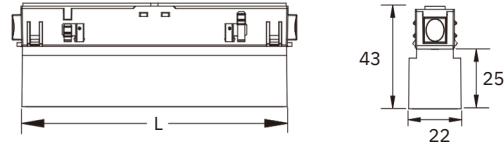

Lumen values are based on CRI90 at CCT3000K
All product specification and data are subject to change without notice

Product Specification - Veil

Product Name:	Veil.30	Veil.60	Veil.90	Veil.120
Power Consumption:	10W	20W	30W	30W
Total luminous flux:	750lm	1250	1950	2050
Dimensions (LxWxH):	300x22x43mm	600x22x43mm	900x22x106mm	1200x22x43mm
Beam Angle:	110°	110°	110°	110°