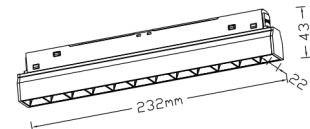

Lumen values are based on CRI90 at CCT3000K
All product specification and data are subject to change without notice

Product Specification - Pixel

Pixel.118

Pixel.232

Product Name:	Pixel.118	Pixel.232
Power Consumption:	8W	15W
Total luminous flux:	760 lumen	1350 lumen
Dimensions (LxWxH):	118x22x43	232x22x43
Beam Angle:	24°, 36°	24°, 36°