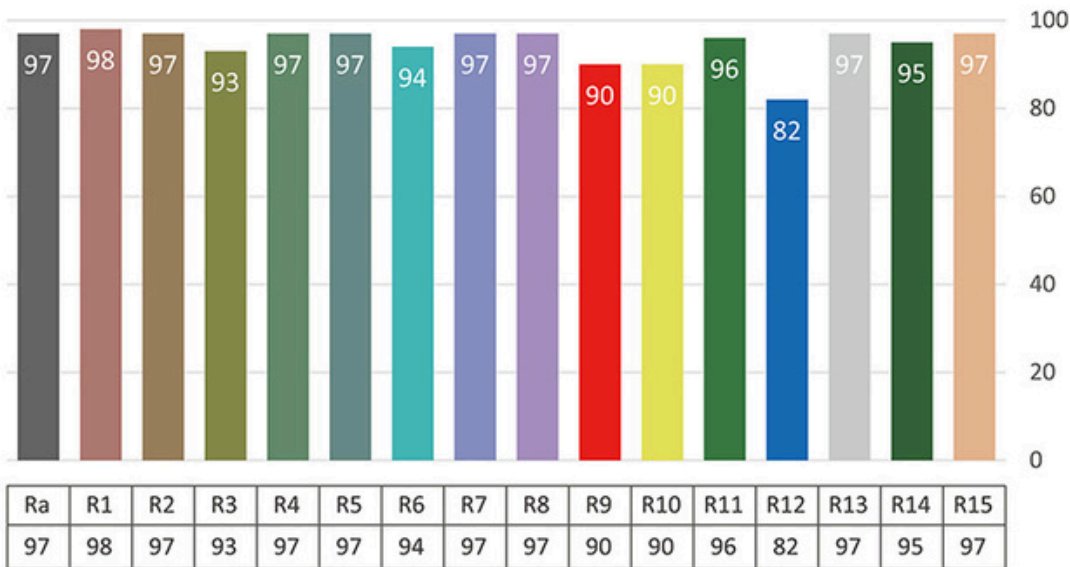

Surface Mount

Recessed

Trimless Recessed

Colour Rendering Index

The Color Rendering Index (CRI) serves as a metric to gauge how accurately a light source portrays the colors of various objects in a given space. Originally comprised of 8 sample colors, the CRI has expanded to 15 samples to provide a more comprehensive evaluation. Notably, within these samples, R9 to R15 focus on assessing special colors with high chroma. Specifically, R9 evaluates the rendering of red tones, while R15 is dedicated to evaluating the portrayal of skin tones. This extension of color samples, coupled with attention to high-chroma colors, enhances the precision in evaluating a light source's ability to faithfully reproduce a diverse range of colors.

Fig 1 - Colour Rendering Index 4000K, CRI >95

TM30 Rf 92
Rg 100

IES TM-30

TM-30 is the Illuminating Engineering Society (IES) Method for Evaluating Light Source Color Rendition, is a standard developed by the IES to assess the color rendering properties of light sources. It provides a comprehensive set of metrics and values that go beyond the traditional color rendering index (CRI), offering a more detailed and accurate understanding of how well a light source renders colors.