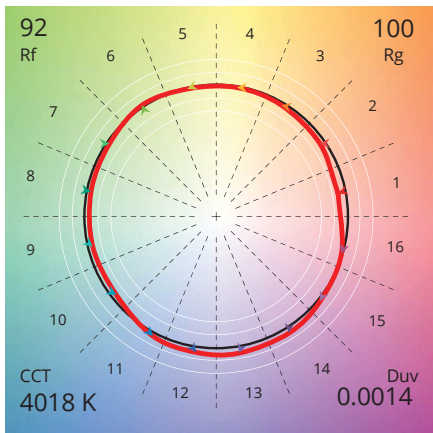

IES TM-30

TM-30 is the Illuminating Engineering Society (IES) Method for Evaluating Light Source Color Rendition, is a standard developed by the IES to assess the color rendering properties of light sources. It provides a comprehensive set of metrics and values that go beyond the traditional color rendering index (CRI), offering a more detailed and accurate understanding of how well a light source renders colors.

Fig 2 -Colour Vector Graphic 4000K, CRI >90