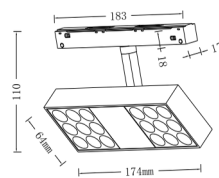

Lumen values are based on CRI90 at CCT3000K
All product specification and data are subject to change without notice

Product Specification - Forma

Forma.64

Forma.174

Forma.285

Power Consumption:	6W	15W	20W
Total luminous flux:	450 lumen	955 lumen	1305 lumen
Dimensions (LxWxH):	64x64x110mm	64x174x110mm	64x285x110mm
Beam Angle:	24°, 50°	24°, 50°	24°, 50°