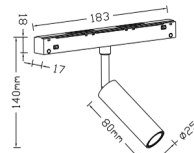

AZURE

lighting solutions

LUCCIDI 48V MAGNETIC SYSTEM

SYDNEY
AUSTRALIA
AZURELIGHTINGSOLUTIONS.COM

Product Specification - Nano Spot

Product Name:	Nano.Single	Nano.Twin
Power Consumption:	6W	2x6W
Total luminous flux:	380lm	2 x 380lm
Beam Angle:	24°, 36°, 60°	24°, 36°, 60°