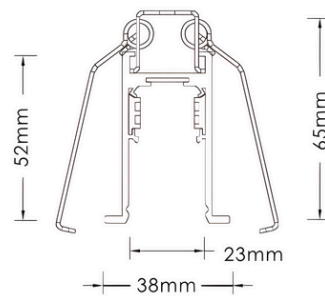

Magnetic Tracks Rails

Finish: White PC, Black PC, Custom

Standard Lengths: 1m,1.5m,2m,3m

Surface Mount

Recessed

Trimless Recessed