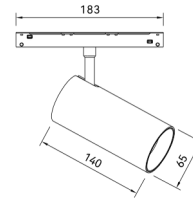

Optical Accessories:

Lumen values are based on CRI90 at CCT3000K
 All product specification and data are subject to change without notice

Product Specification - Maxi Spot

Product Name:	Maxi.Single
Power Consumption:	25W,30W
Total luminous flux:	Up to 2700lm
Beam Angle:	15°,24°, 36°,60°