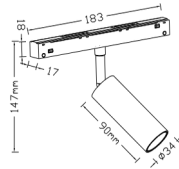

Product Specification - Micro Spot

Product Name:	Micro.Single	Micro.Twin
Power Consumption:	8W	2x8W
Total luminous flux:	750lm	2 x 750lm
Beam Angle:	15°,24°, 36°,60°	15°,24°, 36°,60°

General Specifications

Fixture Material:	Aluminium
Trim Finish:	Black PC , White PC, Brushed Gold, Chrome Plated
Mounting:	Magnetic Track
LED Type:	Philips COB
Binning:	3 Step MacAdam
Correlated Colour Temperature	2700K,3000K,3500K,4000K,5000K
Colour Rendering Index:	>90
R9 Value:	>50
Light Distribution:	Symmetric
Optics:	Honeycomb Louver, Spread Glass, Microprismatic Glass
Ambient Operating Temperature:	-25° to 50°
Voltage:	24VDC, 48VDC
Control Gear:	Meanwell
Control Options:	Fixed Output, DALI, Push Dim,0-10V,Casambi
Protection Class:	Class III
Lumen Maintenance:	L80 B10 60,000 Hours
IP Rating:	IP20
Warranty:	7 Years