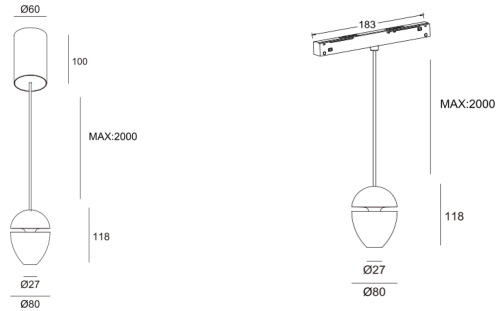

Product Specification - Vela

Power Consumption:	6W
Total luminous flux:	4200lm
Dimensions:	See Drawing
Beam Angle:	Diffused

General Specifications

Fixture Material:	Aluminium
Trim Finish:	Black, White, Maroon, Indigo, Grey
Mounting:	Track, Surface Mount
LED Type:	Osram
Binning:	3 Step MacAdam
Correlated Colour Temperature	2700K, 3000K, 3500K, 4000K, 5000K
Colour Rendering Index:	>90
R9 Value:	>50
Light Distribution:	Symmetric
Ambient Operating Temperature:	-25° to 50°
Voltage:	24VDC, 48VDC
Control Gear:	Meanwell, TCI
Control Options:	Fixed Output, DALI, Push Dim, 0-10V, Casambi
Protection Class:	Class III
Lumen Maintenance:	L80 B10 60,000 Hours
IP Rating:	IP20
Warranty:	7 Years

Lumen values are based on CRI90 at CCT3000K
All product specification and data are subject to change without notice