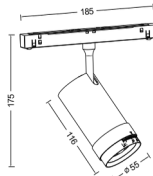

Product Name:	Zoom.55	Zoom.65
Power Consumption:	15W	2x15W
Total luminous flux:	1510lm	2 x 1510lm
Beam Angle:	15°-55° Adjustable	15°-55° Adjustable

General Specifications

Fixture Material:	Aluminium
Trim Finish:	Black PC , White PC,
Mounting:	Magnetic Track
LED Type:	Philips COB
Binning:	3 Step MacAdam
Correlated Colour Temperature	2700K,3000K,3500K,4000K,5000K
Colour Rendering Index:	>90
R9 Value:	>50
Light Distribution:	Symmetric
Ambient Operating Temperature:	-25° to 50°
Voltage:	24VDC, 48VDC
Control Gear:	Meanwell
Control Options:	Fixed Output, DALI, Push Dim,0-10V,Casambi
Protection Class:	Class III
Lumen Maintenance:	L80 B10 60,000 Hours
IP Rating:	IP20
Warranty:	7 Years