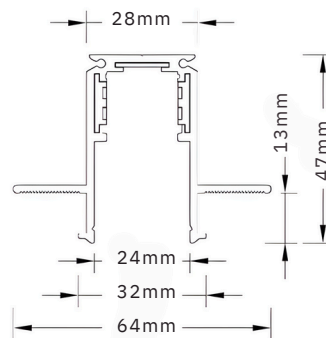

Trimless Recessed