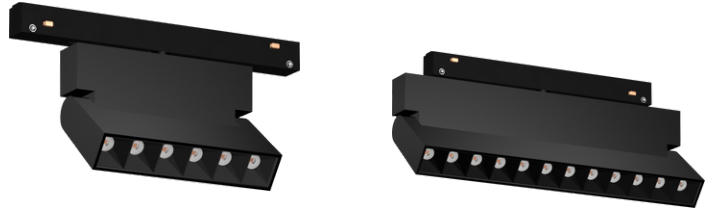

Product Specification - Versa

Power Consumption:	Versa.115	Versa.230
Total luminous flux:	760 lumen	1350 lumen
Dimensions (LxWxH):	115x22x106	230x22x106mm
Beam Angle:	24°, 36°	24°, 36°

General Specifications

Fixture Material:	Aluminium
Trim Finish:	Black, White
Mounting:	Track
LED Type:	Osram
Binning:	3 Step MacAdam
Correlated Colour Temperature	2700K,3000K,3500K,4000K,5000K
Colour Rendering Index:	>90
R9 Value:	>50
Light Distribution:	Symmetric
Ambient Operating Temperature:	-25° to 50°
Voltage:	24VDC, 48VDC
Control Gear:	Meanwell
Control Options:	Fixed Output, DALI, Push Dim,0-10V,Casambi
Protection Class:	Class III
Lumen Maintenance:	L80 B10 60,000 Hours
IP Rating:	IP20
Warranty:	7 Years

Lumen values are based on CRI90 at CCT3000K
All product specification and data are subject to change without notice