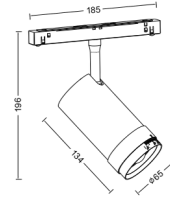

Product Name:	Zoom.55	Zoom.65
Power Consumption:	15W	2x15W
Total luminous flux:	1510lm	2 x 1510lm
Beam Angle:	15°-55° Adjustable	15°-55° Adjustable

General Specifications

Fixture Material:	Aluminium
Trim Finish:	Black PC , White PC,
Mounting:	Magnetic Track
LED Type:	Philips COB
Binning:	3 Step MacAdam
Correlated Colour Temperature	2700K,3000K,3500K,4000K,5000K
Colour Rendering Index:	>90
R9 Value:	>50
Light Distribution:	Symmetric
Ambient Operating Temperature:	-25° to 50°
Voltage:	24VDC, 48VDC
Control Gear:	Meanwell
Control Options:	Fixed Output, DALI, Push Dim,0-10V,Casambi
Protection Class:	Class III
Lumen Maintenance:	L80 B10 60,000 Hours
IP Rating:	IP20
Warranty:	7 Years