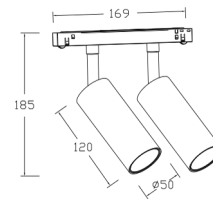

Product Specification - Midi Spot

Product Name:	Midi.Single	Midi.Twin
Power Consumption:	15W	2x15W
Total luminous flux:	1510lm	2 x 1510lm
Beam Angle:	15°,24°, 36°,60°	15°,24°, 36°,60°

General Specifications

Fixture Material:	Aluminium
Trim Finish:	Black PC , White PC, Brushed Gold, Chrome Plated
Mounting:	Magnetic Track
LED Type:	Philips COB
Binning:	3 Step MacAdam
Correlated Colour Temperature	2700K,3000K,3500K,4000K,5000K
Colour Rendering Index:	>90
R9 Value:	>50
Light Distribution:	Symmetric
Optics:	Honeycomb Louver, Spread Glass, Microprismatic Glass
Ambient Operating Temperature:	-25° to 50°
Voltage:	24VDC, 48VDC
Control Gear:	Meanwell
Control Options:	Fixed Output, DALI, Push Dim,0-10V,Casambi
Protection Class:	Class III
Lumen Maintenance:	L80 B10 60,000 Hours
IP Rating:	IP20
Warranty:	7 Years