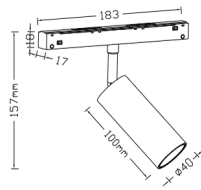

Product Name:	Micro.Single	Micro.Twin
Power Consumption:	8W	2x8W
Total luminous flux:	750lm	2 x 750lm
Beam Angle:	15°,24°, 36°,60°	15°,24°, 36°,60°

General Specifications

Fixture Material:	Aluminium
Trim Finish:	Black PC , White PC, Brushed Gold, Chrome Plated
Mounting:	Magnetic Track
LED Type:	Philips COB
Binning:	3 Step MacAdam
Correlated Colour Temperature	2700K,3000K,3500K,4000K,5000K
Colour Rendering Index:	>90
R9 Value:	>50
Light Distribution:	Symmetric
Optics:	Honeycomb Louver, Spread Glass, Microprismatic Glass
Ambient Operating Temperature:	-25° to 50°
Voltage:	24VDC, 48VDC
Control Gear:	Meanwell
Control Options:	Fixed Output, DALI, Push Dim,0-10V,Casambi
Protection Class:	Class III
Lumen Maintenance:	L80 B10 60,000 Hours
IP Rating:	IP20
Warranty:	7 Years

Optical Accessories:

Lumen values are based on CRI90 at CCT3000K
All product specification and data are subject to change without notice

Product Specification - Mini Spot

Product Name:	Mini.Single	Mini.Twin
Power Consumption:	12W	2x12W
Total luminous flux:	1060lm	2 x 1060lm
Beam Angle:	15°,24°, 36°,60°	15°,24°, 36°,60°