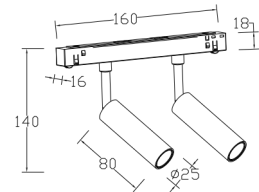

AZURE

lighting solutions

LUCCIDI 48V MAGNETIC SYSTEM

SYDNEY
AUSTRALIA
AZURELIGHTINGSOLUTIONS.COM

Product Specification - Nano Spot

Product Name:	Nano.Single	Nano.Twin
Power Consumption:	6W	2x6W
Total luminous flux:	380lm	2 x 380lm
Beam Angle:	24°, 36°, 60°	24°, 36°, 60°