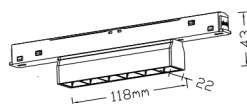

Product Specification - Pixel

Pixel.118

Product Name:	Pixel.118	Pixel.232
Power Consumption:	8W	15W
Total luminous flux:	760 lumen	1350 lumen
Dimensions (LxWxH):	118x22x43	232x22x43
Beam Angle:	24°, 36°	24°, 36°

General Specifications

Fixture Material:	Aluminium
Trim Finish:	Black, White
Mounting:	Track
LED Type:	Osram
Binning:	3 Step MacAdam
Correlated Colour Temperature	2700K,3000K,3500K,4000K,5000K
Colour Rendering Index:	>90
R9 Value:	>50
Light Distribution:	Symmetric
Optical Cut-off Angle:	35°
Ambient Operating Temperature:	-25° to 50°
Voltage:	24VDC, 48VDC
Control Gear:	TCI
Control Options:	Fixed Output, DALI, Push Dim,0-10V,Casambi
Protection Class:	Class III
Lumen Maintenance:	L80 B10 60,000 Hours
IP Rating:	IP20
Warranty:	7 Years

Lumen values are based on CRI90 at CCT3000K
All product specification and data are subject to change without notice