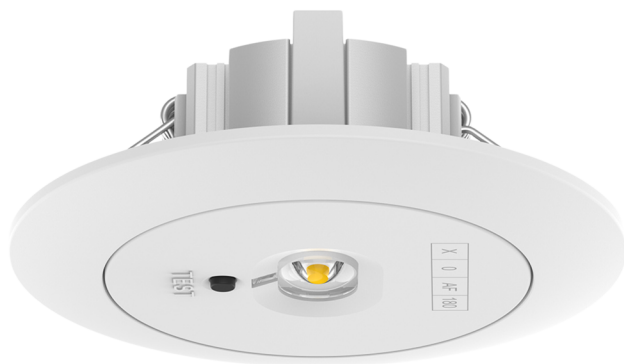

AZURE

lighting solutions

Vigil REC Emergency Spitfire

AS/NZS
2293.3

AZURELIGHTINGSOLUTIONS.COM
+61 9188 7712

Product Specifications

Product Name:	Vigil.R.55	Vigil.R.80	Vigil.R.140
Emergency Power:	3W	3W	3W
Max Power:	3.5W	3.5W	3.5W
Total luminous flux:	300lm	300lm	300lm
Dimensions (DxH):	Ø55x32mm	Ø80x32mm	Ø140x38mm
Cutout (D):	40-45mm	50-65mm	85-105mm
Beam Angle:	120°,150°	120°,150°	120°,150°

General Specifications

Fixture Material:	Polycarbonate
Trim Finish:	White, Black
Mounting:	Recessed
LED Type:	SMD
Binning:	3 Step MacAdam
Correlated Colour Temperature	5000K
Colour Rendering Index:	>80
Ambient Operating Temperature:	0° to 45°
Driver Input Voltage:	220-240VAC 50-60Hz
Test Options:	Automatic Testing, Manual Testing, DALI
Emergency Classification:	C0: D63, C90: D63
Battery:	LiFePO4 6.4V 1500mAh
Charging Duration:	16 Hours
Discharge Duration:	>2 Hours
Control Gear:	Remote
Protection Class:	Class II
Lumen Maintenance:	L80 B10 50,000 Hours
IP Rating:	IP20
Warranty:	5 Years

Lumen values are based on CRI80 at CCT 5000K

All product specifications and data are subject to change without notice

Product Specifications

Product Name:	Vigil.SQ.80
Emergency Power:	3W
Max Power:	3.5W
Total luminous flux:	300lm
Dimensions (LxWxH):	80x80x28
Cutout (D):	50-60mm
Beam Angle:	120°,150°