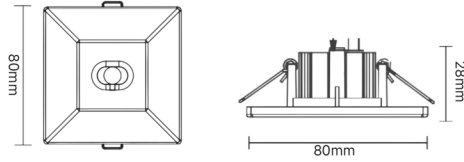

AZURE

lighting solutions

Vigil REC Emergency Spitfire

AS/NZS
2293.3

AZURELIGHTINGSOLUTIONS.COM
+61 9188 7712

Product Specifications

Product Name:	Vigil.R.55	Vigil.R.80	Vigil.R.140
Emergency Power:	3W	3W	3W
Max Power:	3.5W	3.5W	3.5W
Total luminous flux:	300lm	300lm	300lm
Dimensions (DxH):	Ø55x32mm	Ø80x32mm	Ø140x38mm
Cutout (D):	40-45mm	50-65mm	85-105mm
Beam Angle:	120°,150°	120°,150°	120°,150°

General Specifications

Fixture Material:	Polycarbonate
Trim Finish:	White, Black
Mounting:	Recessed
LED Type:	SMD
Binning:	3 Step MacAdam
Correlated Colour Temperature	5000K
Colour Rendering Index:	>80
Ambient Operating Temperature:	0° to 45°
Driver Input Voltage:	220-240VAC 50-60Hz
Test Options:	Automatic Testing, Manual Testing, DALI
Emergency Classification:	C0: D63, C90: D63
Battery:	LiFePO4 6.4V 1500mAh
Charging Duration:	16 Hours
Discharge Duration:	>2 Hours
Control Gear:	Remote
Protection Class:	Class II
Lumen Maintenance:	L80 B10 50,000 Hours
IP Rating:	IP20
Warranty:	5 Years

Lumen values are based on CRI80 at CCT 5000K

All product specifications and data are subject to change without notice

Product Specifications

Product Name:	Vigil.SQ.80
Emergency Power:	3W
Max Power:	3.5W
Total luminous flux:	300lm
Dimensions (LxWxH):	80x80x28
Cutout (D):	50-60mm
Beam Angle:	120°,150°