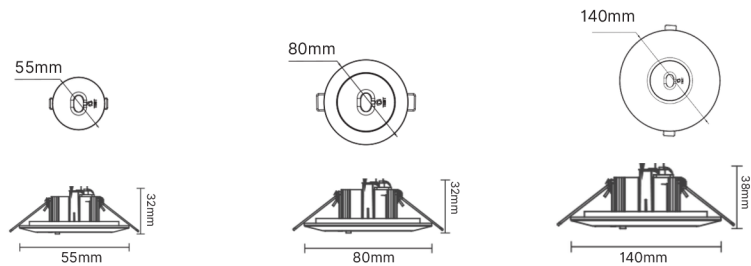

AZURE

lighting solutions

Vigil REC Emergency Spitfire

AS/NZS
2293.3

AZURELIGHTINGSOLUTIONS.COM
+61 9188 7712

Product Specifications

Product Name:	Vigil.R.55	Vigil.R.80	Vigil.R.140
Emergency Power:	3W	3W	3W
Max Power:	3.5W	3.5W	3.5W
Total luminous flux:	300lm	300lm	300lm
Dimensions (DxH):	Ø55x32mm	Ø80x32mm	Ø140x38mm
Cutout (D):	40-45mm	50-65mm	85-105mm
Beam Angle:	120°,150°	120°,150°	120°,150°

General Specifications

Fixture Material:	Polycarbonate
Trim Finish:	White, Black
Mounting:	Recessed
LED Type:	SMD
Binning:	3 Step MacAdam
Correlated Colour Temperature	5000K
Colour Rendering Index:	>80
Ambient Operating Temperature:	0° to 45°
Driver Input Voltage:	220-240VAC 50-60Hz
Test Options:	Automatic Testing, Manual Testing, DALI
Emergency Classification:	C0: D63, C90: D63
Battery:	LiFePO4 6.4V 1500mAh
Charging Duration:	16 Hours
Discharge Duration:	>2 Hours
Control Gear:	Remote
Protection Class:	Class II
Lumen Maintenance:	L80 B10 50,000 Hours
IP Rating:	IP20
Warranty:	5 Years

Lumen values are based on CRI80 at CCT 5000K

All product specifications and data are subject to change without notice

Product Specifications

Product Name:	Vigil.SQ.80
Emergency Power:	3W
Max Power:	3.5W
Total luminous flux:	300lm
Dimensions (LxWxH):	80x80x28
Cutout (D):	50-60mm
Beam Angle:	120°,150°