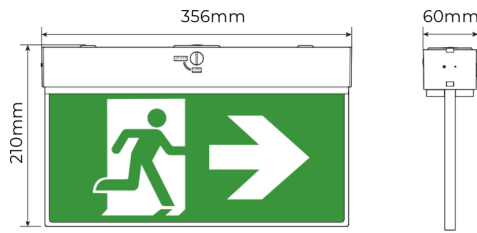

### Product Specifications

Fixture Material:	Polycarbonate
Diffuser:	Acrylic
Mounting:	Surface, Wall, Wire Suspended
LED Type:	SMD
Correlated Colour Temperature:	6000K
Colour Rendering Index:	>80
Battery:	LiFePO4 3.2V 600mAh
Max Power:	3W
Emergency Power:	1W
Charge Duration:	≥16 Hours
Discharge Duration:	≥2 Hours
Ambient Operating Temperature:	-0° to 45°
Input Voltage:	220-240VAC 50-60Hz
Viewing Distance:	24 meters
Test Options:	Automatic Testing, Manual Testing, DALI Testing
Protection Class:	Class II
Wiring:	PA12 - Terminal Block ( 0.75-6mm)
Emergency Classification:	C0:D2.5, C90: D2.0
Lumen Maintenance:	L80 B10 50,000 Hours
IP Rating:	IP20
Dimensions (LxWxH):	356x60x210mm
Warranty:	5 Years