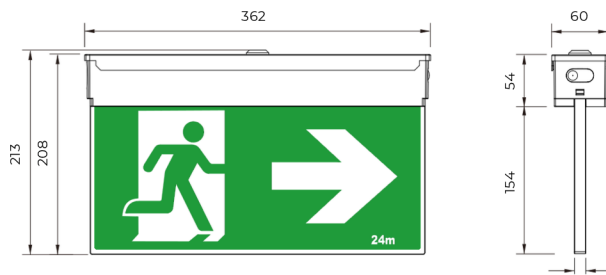

AZURE

lighting solutions

Navigo Blade IP65 LED Exit Light

AS/NZS
2293.3

AZURELIGHTINGSOLUTIONS.COM
+61 9188 7712

Product Specifications

Fixture Material:	Polycarbonate
Diffuser:	Acrylic
Mounting:	Surface (Wall and Ceiling), Recessed, Suspended
LED Type:	SMD
Correlated Colour Temperature:	6000K
Colour Rendering Index:	>80
Battery:	LiFePO4 3.2V 600mAh
Max Power:	3W
Emergency Power:	1W
Charge Duration:	≥16 Hours
Discharge Duration:	≥2 Hours
Ambient Operating Temperature:	-0° to 45°
Input Voltage:	220-240VAC 50-60Hz
Viewing Distance:	24 meters
Test Options:	Automatic Testing, Manual Testing, DALI Testing
Protection Class:	Class II
Wiring:	PA12 - Terminal Block (0.75-6mm)
Emergency Classification:	C0:D2.5, C90: D2.0
Lumen Maintenance:	L80 B10 50,000 Hours
IP Rating:	IP65
Dimensions (LxWxH):	362x60x213mm
Warranty:	5 Years