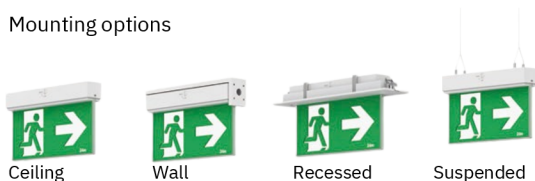

AZURE

lighting solutions

Navigo Blade IP65 LED Exit Light

AS/NZS
2293.3

AZURELIGHTINGSOLUTIONS.COM
+61 9188 7712

Product Specifications

Fixture Material:	Polycarbonate
Diffuser:	Acrylic
Mounting:	Surface (Wall and Ceiling), Recessed, Suspended
LED Type:	SMD
Correlated Colour Temperature:	6000K
Colour Rendering Index:	>80
Battery:	LiFePO4 3.2V 600mAh
Max Power:	3W
Emergency Power:	1W
Charge Duration:	≥16 Hours
Discharge Duration:	≥2 Hours
Ambient Operating Temperature:	-0° to 45°
Input Voltage:	220-240VAC 50-60Hz
Viewing Distance:	24 meters
Test Options:	Automatic Testing, Manual Testing, DALI Testing
Protection Class:	Class II
Wiring:	PA12 - Terminal Block (0.75-6mm)
Emergency Classification:	C0:D2.5, C90: D2.0
Lumen Maintenance:	L80 B10 50,000 Hours
IP Rating:	IP65
Dimensions (LxWxH):	362x60x213mm
Warranty:	5 Years

Mounting options

All product specifications and data are subject to change without notice