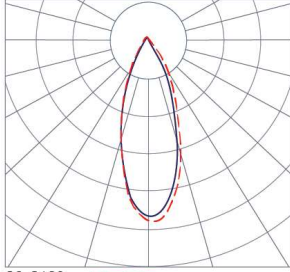

Lumen values are based on CRI90 at CCT 4000K

All product specifications and data are subject to change without notice

Photometrics

15° BEAM ANGLE

24° BEAM ANGLE

36° BEAM ANGLE

Accessories

Black chrome reflector

Specular reflector

Honeycomb Louvre

Standard inclusion - Black chrome reflector

Specifications Code

LOTUS.095R . F . 10 . 20 . 930 . N . 15 . B

F=FIXED A=ADJUSTABLE	10=10W 15=15W	20=IP20	927=2700K 930=3000K 935=3500K 940=4000K	N=NON DIM D=DALI P=PUSH DIM 0=0-10V C=CASAMBI X=NO DRIVER	15=15° 24=24° 36=36°	B=BLACK W=WHITE
-------------------------	------------------	---------	--	--	----------------------------	--------------------