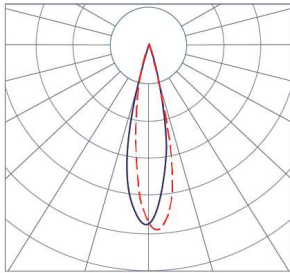

General Specifications

Fixture Material:	Aluminium
Trim Finish:	Black/White
Mounting:	Recessed Mounted
LED Type:	CITIZEN COB
Binning:	3 Step Macadam
Correlated Colour Temperature	2700K, 3000K, 3500K, 4000K, 5000K
Colour Rendering Index:	>90
R9 Value:	>50
Light Distribution:	Symmetric
Optical Cut-off Angle:	35°
Ambient Operating Temperature:	-25° to 50°
Driver Input Voltage:	220-240VAC 50-60Hz
Control Gear:	Remote Tridonic or equivalent driver
Control Options:	Fixed Output, DALI, Push Dim, 0-10V, Casambi
Protection Class:	Class II
Lumen Maintenance:	L80 B10 90,000 Hours
IP Rating:	IP20
Warranty:	5-Year Limited
Standards:	CE, ROHS

Lumen values are based on CRI90 at CCT 4000K

All product specifications and data are subject to change without notice

Photometrics

15° BEAM ANGLE

24° BEAM ANGLE

36° BEAM ANGLE

Accessories

Black chrome reflector