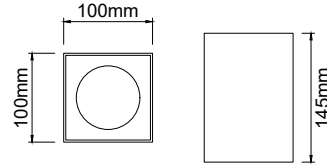

AZURE

lighting solutions

ciana surface mounted downlight

SYDNEY
AUSTRALIA
WWW.AZURELIGHTINGSOLUTIONS.COM

Product Specifications

Power Consumption:	15W/20W/25W
Total luminous flux:	1440 lm/ 1920 lm/ 2400lm
Dimensions (LxWxH):	100x100x145mm
Beam Angle:	15°, 20°, 30°, 36°

General Specifications

Fixture Material:	Aluminium
Trim Finish:	White
Mounting:	Surface Mounted
LED Type:	Philips COB
Adjustability:	Fixed
Binning:	3 Step Macadam
Correlated Colour Temperature	2700K, 3000K, 3500K, 4000K
Colour Rendering Index:	>90
R9 Value:	>50
Light Distribution:	Symmetric
Ambient Operating Temperature:	-25° to 50°
Driver Input Voltage:	220-240VAC 50-60Hz
Control Gear:	Remote Tridonic or equivalent driver
Control Options:	Fixed Output, DALI, Push Dim, 0-10V, Casambi
Protection Class:	Class I
Lumen Maintenance:	L80 B10 90,000 Hours
IP Rating:	IP20
Warranty:	5-Year Limited
Standards:	CE, ROHS

Lumen values are based on CRI90 at CCT 4000K

All product specifications and data are subject to change without notice

A Z U R E

l i g h t i n g
s o l u t i o n s

Photometrics

15° BEAM ANGLE

24° BEAM ANGLE

36° BEAM ANGLE

20=IP20

927=2700K
930=3000K
935=3500K
940=4000K

N=NON DIM
D=DALI
P=PUSH DIM
0=0-10V
C=CASAMBI
X=NO DRIVER

15=15°
24=24°
36=36°

W=WHITE

Accessories

+ 1 . H

1=BLACK
2=SPECULAR
3=WHITE