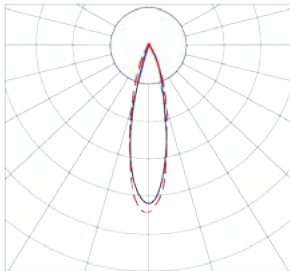

Lumen values are based on CRI90 at CCT 4000K

All product specifications and data are subject to change without notice

A Z U R E

l i g h t i n g
s o l u t i o n s

Photometrics

15° BEAM ANGLE

24° BEAM ANGLE

36° BEAM ANGLE