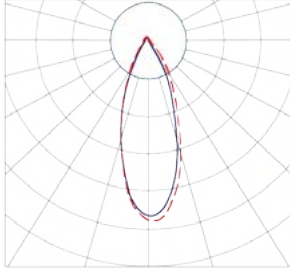

Lumen values are based on CRI90 at CCT 4000K

All product specifications and data are subject to change without notice

A Z U R E

l i g h t i n g
s o l u t i o n s

Photometrics

15° BEAM ANGLE

24° BEAM ANGLE

36° BEAM ANGLE