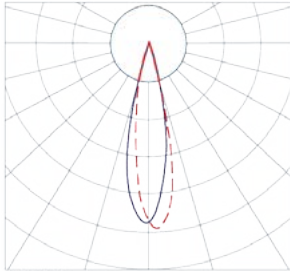

Lumen values are based on CRI90 at CCT 4000K

All product specifications and data are subject to change without notice

A Z U R E

l i g h t i n g
s o l u t i o n s

Photometrics

15° BEAM ANGLE

24° BEAM ANGLE

36° BEAM ANGLE