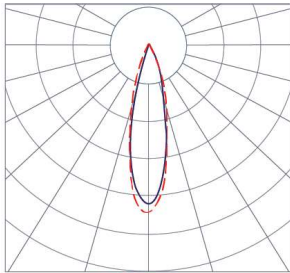

Lumen values are based on CRI90 at CCT 4000K

All product specifications and data are subject to change without notice

Photometrics

15° BEAM ANGLE

C0-C180
C90-C270

24° BEAM ANGLE

C0-C180
C90-C270

36° BEAM ANGLE

ARION.085R . F . 10 . 20 . 927 . N . 15 . B

F=FIXED
A=ADJUSTABLE

10=10W
12=12W

20=IP20
54=IP54

927=2700K
930=3000K
935=3500K
940=4000K
950=5000K

N=NON DIM
D=DALI
P=PUSH DIM
0=0-10V
C=CASAMBI
X=NO DRIVER

15=15°
24=24°
36=36°