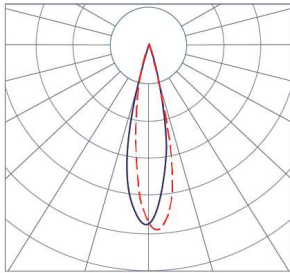

AZURE

lighting solutions

arion dark lighter recessed downlight

SYDNEY
AUSTRALIA
WWW.AZURELIGHTINGSOLUTIONS.COM

Product Specifications

Power Consumption:	10W/12W
Total luminous flux:	900 lm/1000 lm
Dimensions (DxH):	Ø85x110mm
Cutout (D):	Ø75mm
Beam Angle:	15°, 24°, 36°
Adjustability:	Fixed/Adjustable

General Specifications

Fixture Material:	Aluminium
Trim Finish:	Black/White
Mounting:	Recessed Mounted
LED Type:	CITIZEN COB
Binning:	3 Step Macadam (2 Step Macadam Optional)
Correlated Colour Temperature	2700K, 3000K, 3500K, 4000K
Colour Rendering Index:	>90
R9 Value:	>50
Light Distribution:	Symmetric
Optical Cut-off Angle:	35°
Ambient Operating Temperature:	-25° to 50°
Driver Input Voltage:	220-240VAC 50-60Hz
Control Gear:	Remote Tridonic or equivalent driver
Control Options:	Fixed Output, DALI, Push Dim, 0-10V, Casambi
Protection Class:	Class II
Lumen Maintenance:	L80 B10 90,000 Hours
IP Rating:	IP20, IP54
Warranty:	5-Year Limited
Standards:	CE, ROHS

Lumen values are based on CRI90 at CCT 4000K

All product specifications and data are subject to change without notice

Photometrics

15° BEAM ANGLE

C0-C180
C90-C270

24° BEAM ANGLE

C0-C180
C90-C270

36° BEAM ANGLE