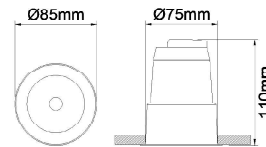

AZURE

lighting solutions

arion dark lighter recessed downlight

SYDNEY
AUSTRALIA
WWW.AZURELIGHTINGSOLUTIONS.COM

Product Specifications

Power Consumption:	10W/12W
Total luminous flux:	900 lm/1000 lm
Dimensions (DxH):	Ø85x110mm
Cutout (D):	Ø75mm
Beam Angle:	15°, 24°, 36°
Adjustability:	Fixed/Adjustable

General Specifications

Fixture Material:	Aluminium
Trim Finish:	Black/White
Mounting:	Recessed Mounted
LED Type:	CITIZEN COB
Binning:	3 Step Macadam (2 Step Macadam Optional)
Correlated Colour Temperature	2700K, 3000K, 3500K, 4000K
Colour Rendering Index:	>90
R9 Value:	>50
Light Distribution:	Symmetric
Optical Cut-off Angle:	35°
Ambient Operating Temperature:	-25° to 50°
Driver Input Voltage:	220-240VAC 50-60Hz
Control Gear:	Remote Tridonic or equivalent driver
Control Options:	Fixed Output, DALI, Push Dim, 0-10V, Casambi
Protection Class:	Class II
Lumen Maintenance:	L80 B10 90,000 Hours
IP Rating:	IP20, IP54
Warranty:	5-Year Limited
Standards:	CE, ROHS

Lumen values are based on CRI90 at CCT 4000K

All product specifications and data are subject to change without notice

Photometrics

15° BEAM ANGLE

C0-C180
C90-C270

24° BEAM ANGLE

C0-C180
C90-C270

36° BEAM ANGLE

ARION.085R . F . 10 . 20 . 927 . N . 15 . B

F=FIXED
A=ADJUSTABLE

10=10W
12=12W

20=IP20
54=IP54

927=2700K
930=3000K
935=3500K
940=4000K
950=5000K

N=NON DIM
D=DALI
P=PUSH DIM
0=0-10V
C=CASAMBI
X=NO DRIVER

15=15°
24=24°
36=36°