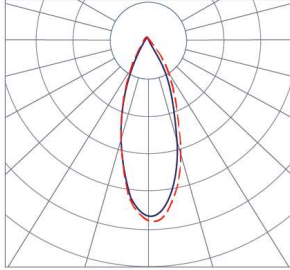

Lumen values are based on CRI90 at CCT 4000K

All product specifications and data are subject to change without notice

Photometrics

15° BEAM ANGLE

C0-C180
C90-C270

24° BEAM ANGLE

C0-C180
C90-C270

36° BEAM ANGLE

ARION.085R . F . 10 . 20 . 927 . N . 15 . B

F=FIXED
A=ADJUSTABLE

10=10W
12=12W

20=IP20
54=IP54

927=2700K
930=3000K
935=3500K
940=4000K
950=5000K

N=NON DIM
D=DALI
P=PUSH DIM
0=0-10V
C=CASAMBI
X=NO DRIVER

15=15°
24=24°
36=36°