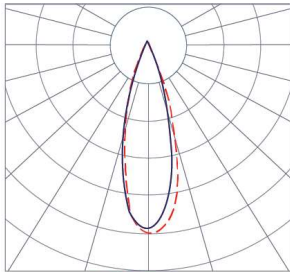

## Product Specifications

Power Consumption:	5W/8W
Total luminous flux:	500 lm/800 lm
Dimensions (DxH):	Ø75x79mm
Cutout (D):	Ø65mm
Beam Angle:	15°, 24°, 30°, 36°
Adjustability:	Adjustable

## Photometrics

15° BEAM ANGLE

C0-C180  
C90-C270

36° BEAM ANGLE

C0-C180  
C90-C270

24° BEAM ANGLE

C0-C180  
C90-C270

30° BEAM ANGLE