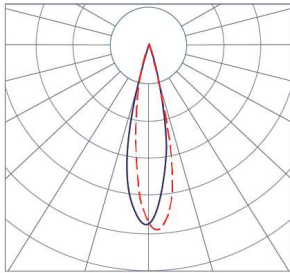

## Product Specifications

Power Consumption:	5W/8W
Total luminous flux:	500 lm/800 lm
Dimensions (DxH):	Ø75x79mm
Cutout (D):	Ø65mm
Beam Angle:	15°, 24°, 30°, 36°
Adjustability:	Adjustable

## Photometrics

15° BEAM ANGLE

C0-C180  
C90-C270

36° BEAM ANGLE

C0-C180  
C90-C270

24° BEAM ANGLE

C0-C180  
C90-C270

30° BEAM ANGLE