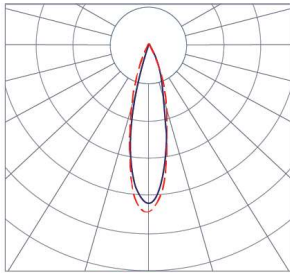

## Product Specifications

Power Consumption:	5W/8W
Total luminous flux:	500 lm/800 lm
Dimensions (DxH):	Ø75x79mm
Cutout (D):	Ø65mm
Beam Angle:	15°, 24°, 30°, 36°
Adjustability:	Adjustable

## Photometrics

15° BEAM ANGLE

C0-C180  
C90-C270

36° BEAM ANGLE

C0-C180  
C90-C270

24° BEAM ANGLE

C0-C180  
C90-C270

30° BEAM ANGLE