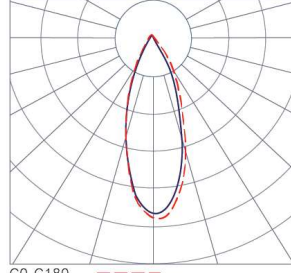

## Product Specifications

Power Consumption:	5W/8W
Total luminous flux:	500 lm/800 lm
Dimensions (DxH):	Ø75x79mm
Cutout (D):	Ø65mm
Beam Angle:	15°, 24°, 30°, 36°
Adjustability:	Adjustable

## Photometrics

15° BEAM ANGLE

C0-C180  
C90-C270

36° BEAM ANGLE

C0-C180  
C90-C270

24° BEAM ANGLE

C0-C180  
C90-C270

30° BEAM ANGLE