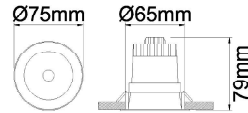

## Product Specifications

Power Consumption:	5W/8W
Total luminous flux:	500 lm/800 lm
Dimensions (DxH):	Ø75x79mm
Cutout (D):	Ø65mm
Beam Angle:	15°, 24°, 30°, 36°
Adjustability:	Adjustable

## General Specifications

Fixture Material:	Aluminium
Trim Finish:	Black/White
Mounting:	Recessed Mounted
LED Type:	Philips COB
Binning:	3 Step Macadam
Correlated Colour Temperature	2700K, 3000K, 3500K, 4000K, 5000K
Colour Rendering Index:	>90
R9 Value:	>50
Light Distribution:	Symmetric
Ambient Operating Temperature:	-25° to 50°
Driver Input Voltage:	220-240V AC 50-60Hz
Control Gear:	Remote Tridonic or equivalent driver
Control Options:	Fixed Output, DALI, Push Dim, 0-10V, Casambi
Protection Class:	Class II
Lumen Maintenance:	L80 B10 60,000 Hours
IP Rating:	IP20
Warranty:	5-Year Limited
Standards:	CE, ROHS

N=NON DIM  
D=DALI  
P=PUSH DIM  
0=0-10V  
C=CASAMBI  
X=NO DRIVER

15=15°  
24=24°  
30=30°  
36=36°

B=BLACK  
W=WHITE